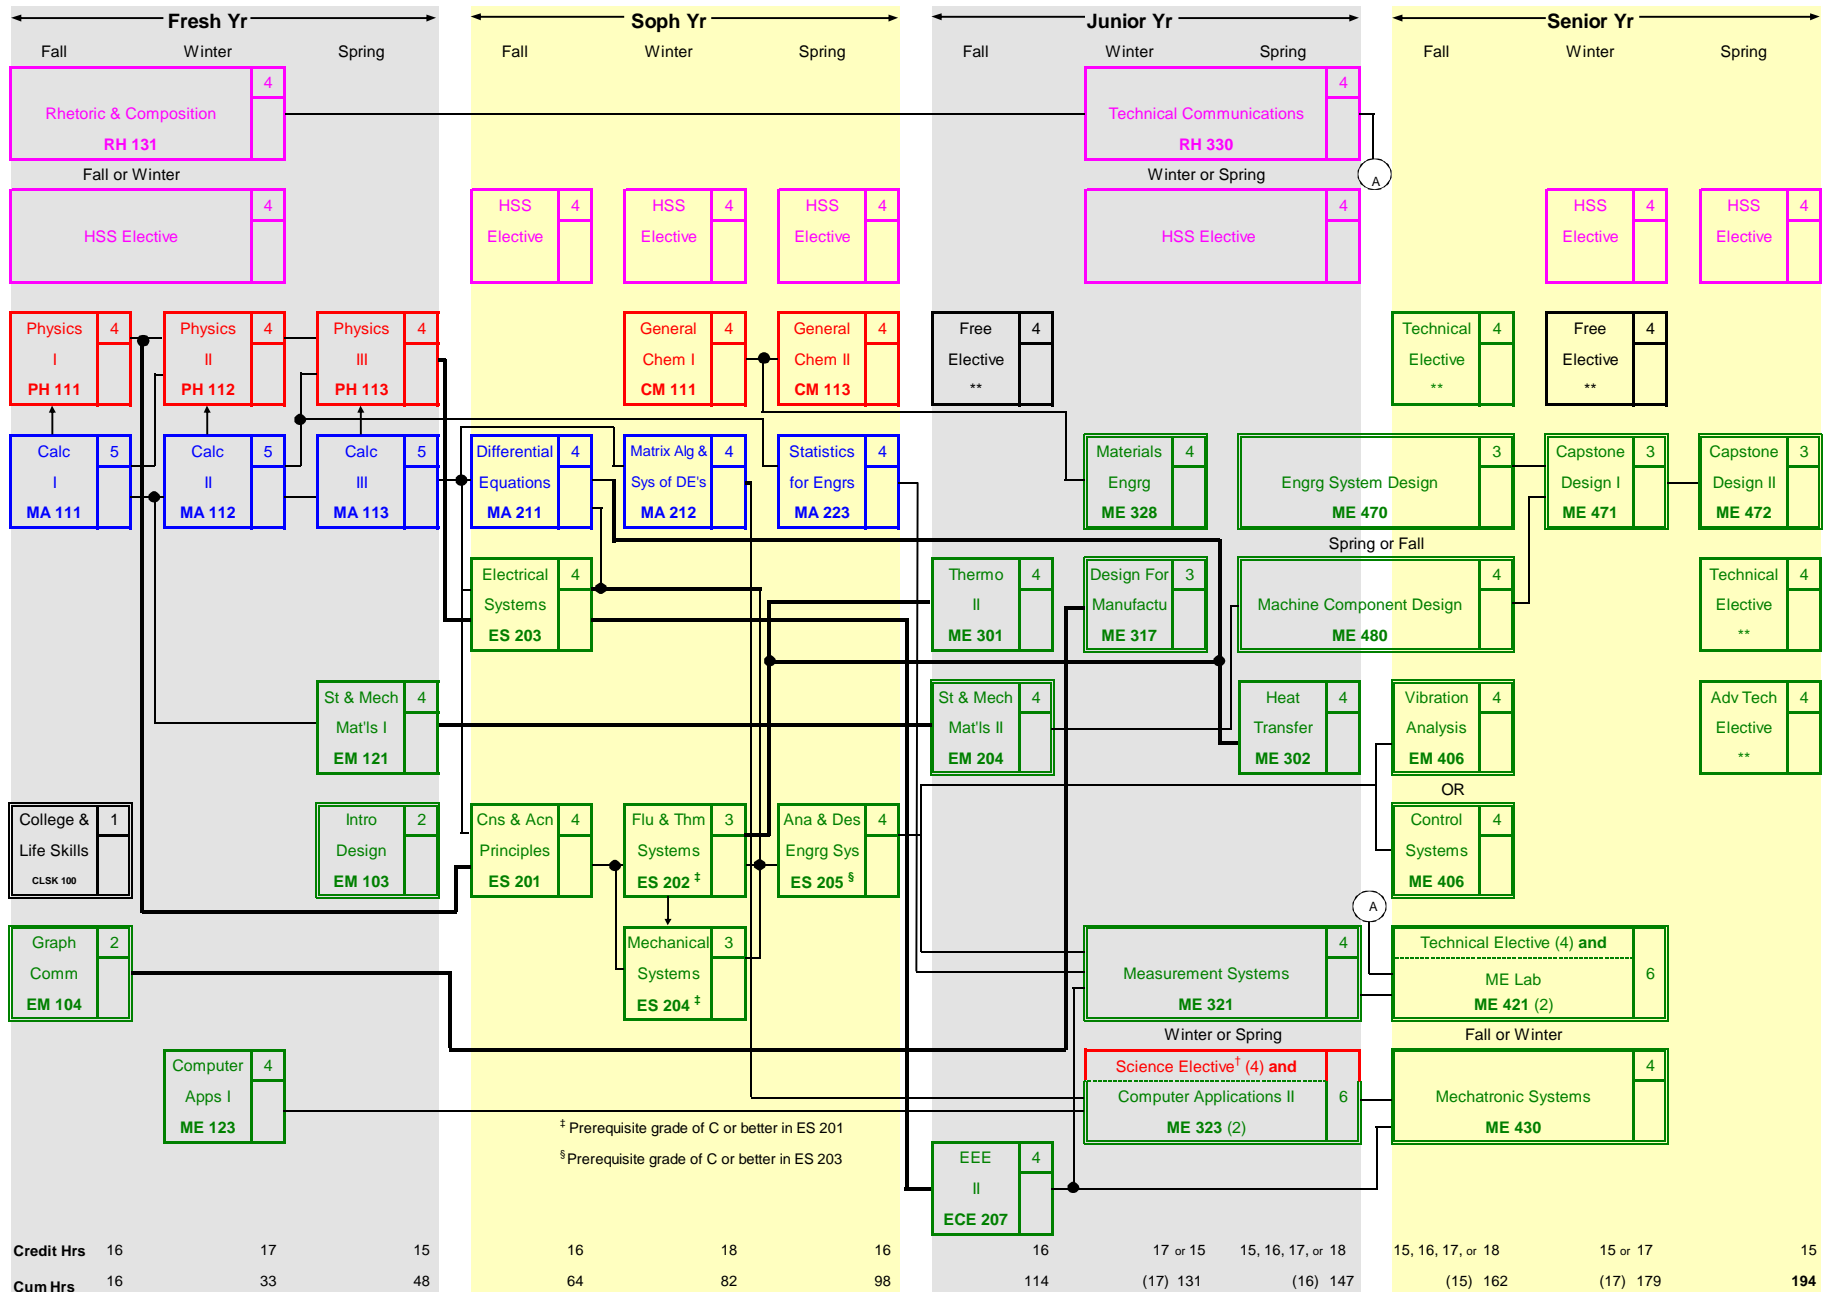

**Rose-Hulman Institute of Technology**  
**Mechanical Engineering Department Curriculum Flowchart**

Student: \_\_\_\_\_

Keys: Prerequisite — Corequisite  $\updownarrow$  ME/EM courses offered this quarter only   