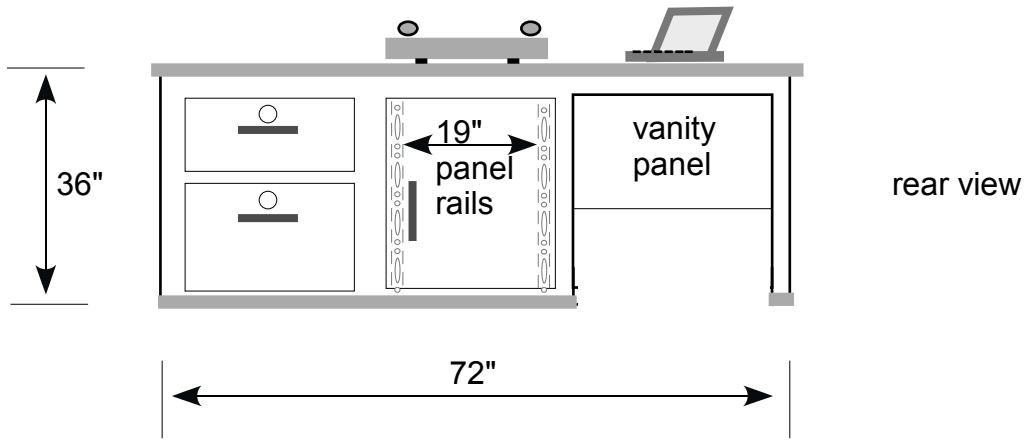

instructor console
(24" deep)

bench like student's
(back row)