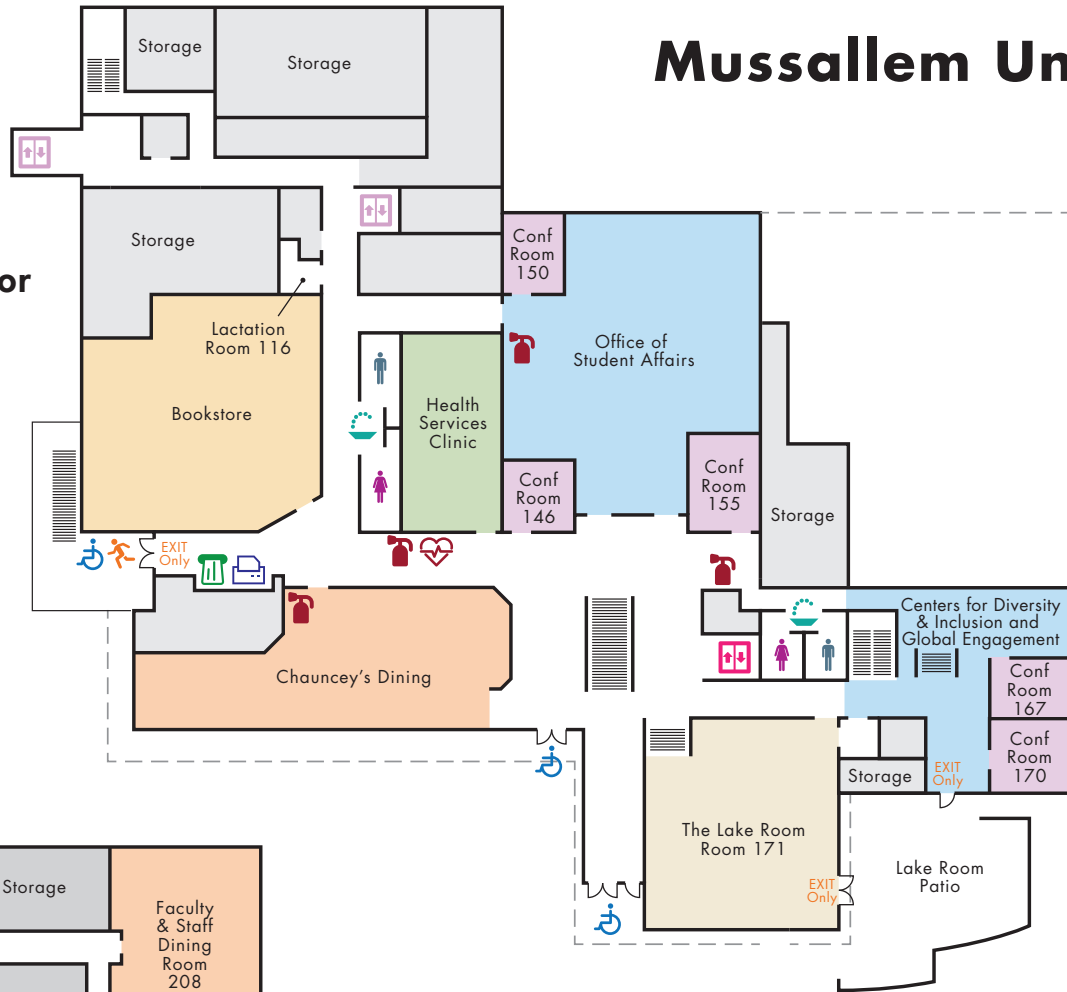

Mussallem Union

First Floor Guide

Second Floor Guide

-  AED
-  ATM
-  Elevator
-  Emergency Exit Only
-  Fire Extinguisher
-  Handicap Access
-  Printer
-  Public Phone
-  Restrooms
-  Water Fountain & Bottle Filling Station