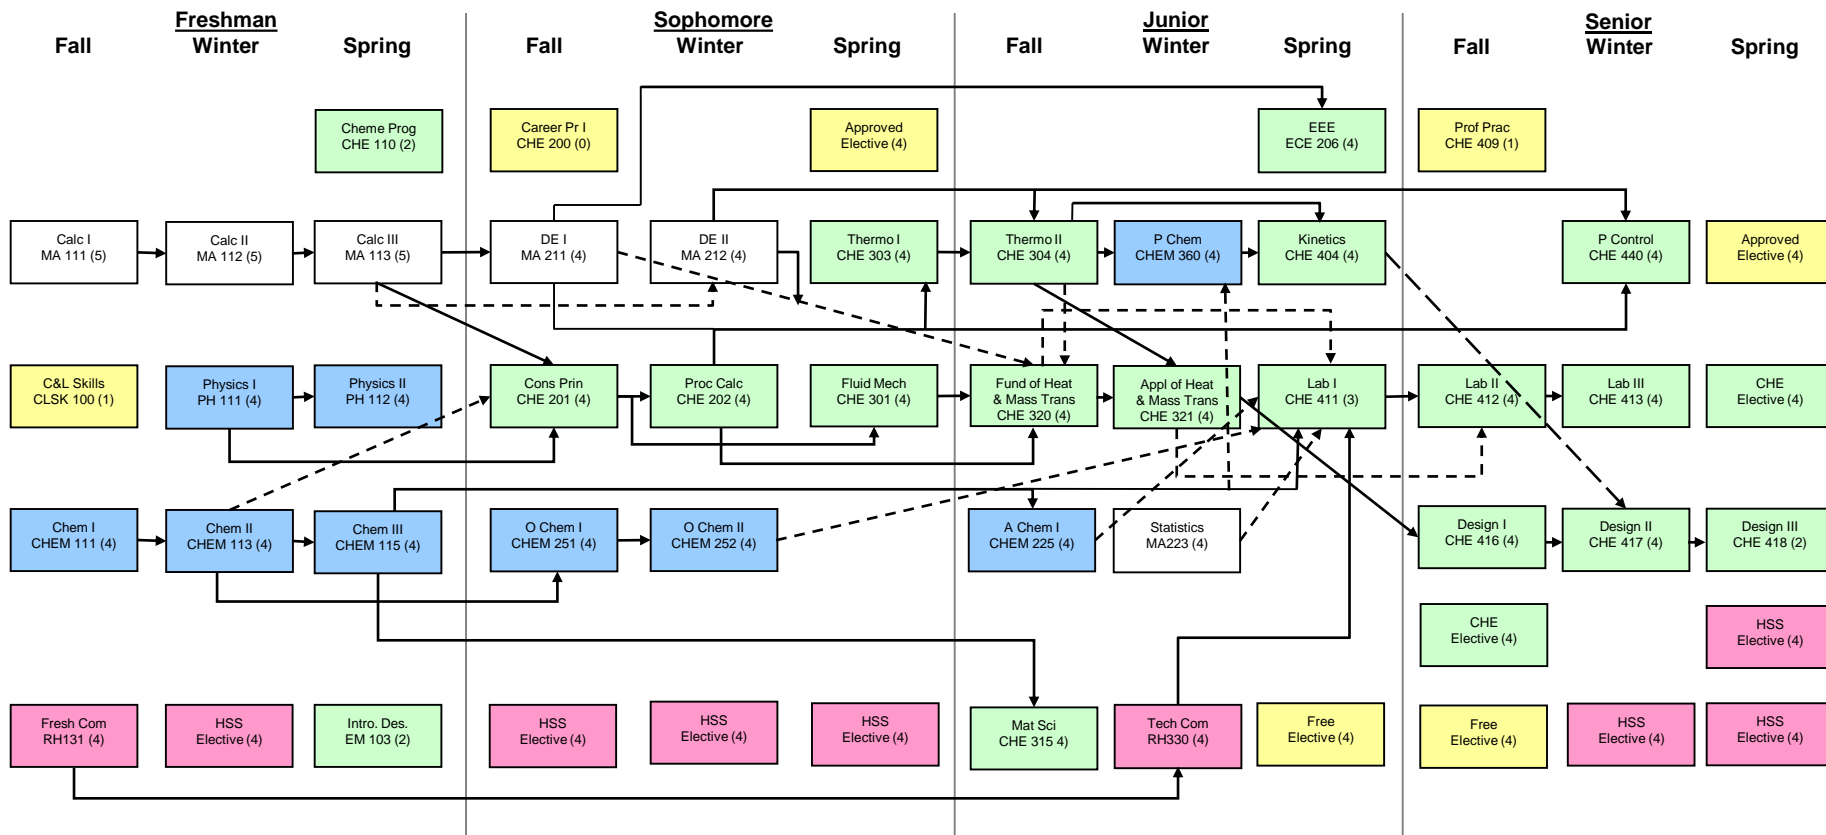

Chemical Engineering Required Courses Flow Chart-- Plan A1 Effective Fall 2015-16

LEGEND

Math	General Ed
Science	Other
Engineering	

Arrows indicate prerequisite/corequisite requirements. There is no distinction between solid and dashed arrows, they are for ease of viewing only.