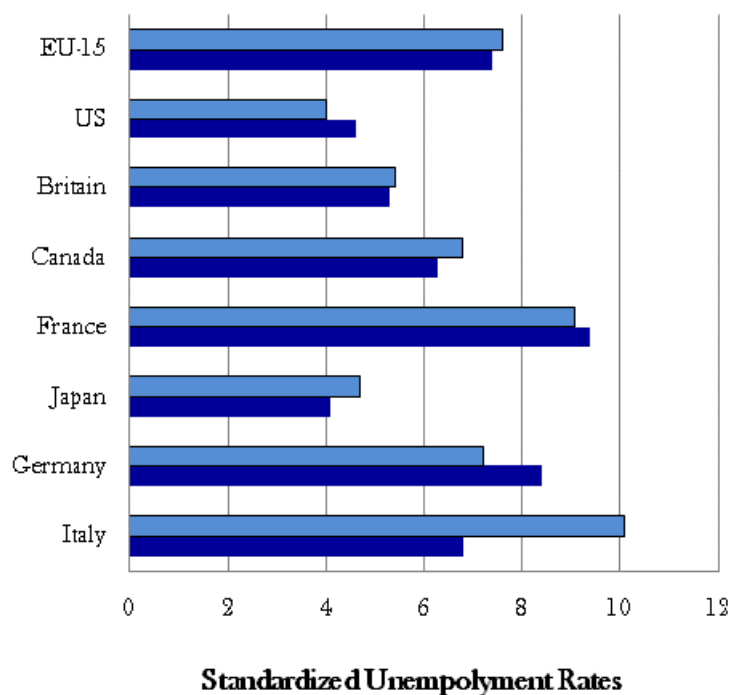

ISSUES IN FRENCH POLITICS

- The Economic Challenge
 - Growth, Employment, and Productivity
- French Identity
 - Immigration
- France and the EU
- France and the US

A much warmer relationship...

The Weak French Economy

Unemployment Remains High...

Source: OECD

■ 2000 ■ 2006

... and Income is Falling Behind the Anglo-Saxon Economies

Source: IMF

■ 1990 ■ 2006