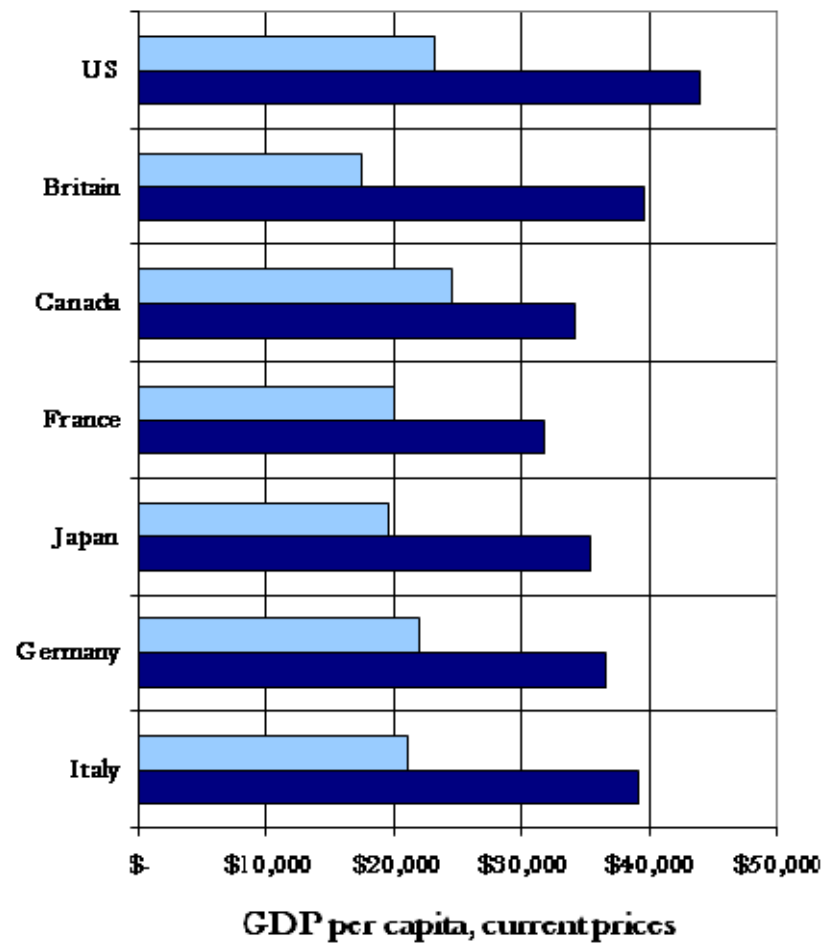

ISSUES IN FRENCH POLITICS

- The Economic Challenge
 - Growth, Employment, and Productivity
- French Identity
 - Immigration
- France and the EU
- France and the US

A much warmer relationship...

The Weak French Economy

Unemployment Remains High...

Source: OECD

■ 2000 ■ 2006

... and Income is Falling Behind the Anglo-Saxon Economies

Source: IMF

■ 1990 ■ 2006