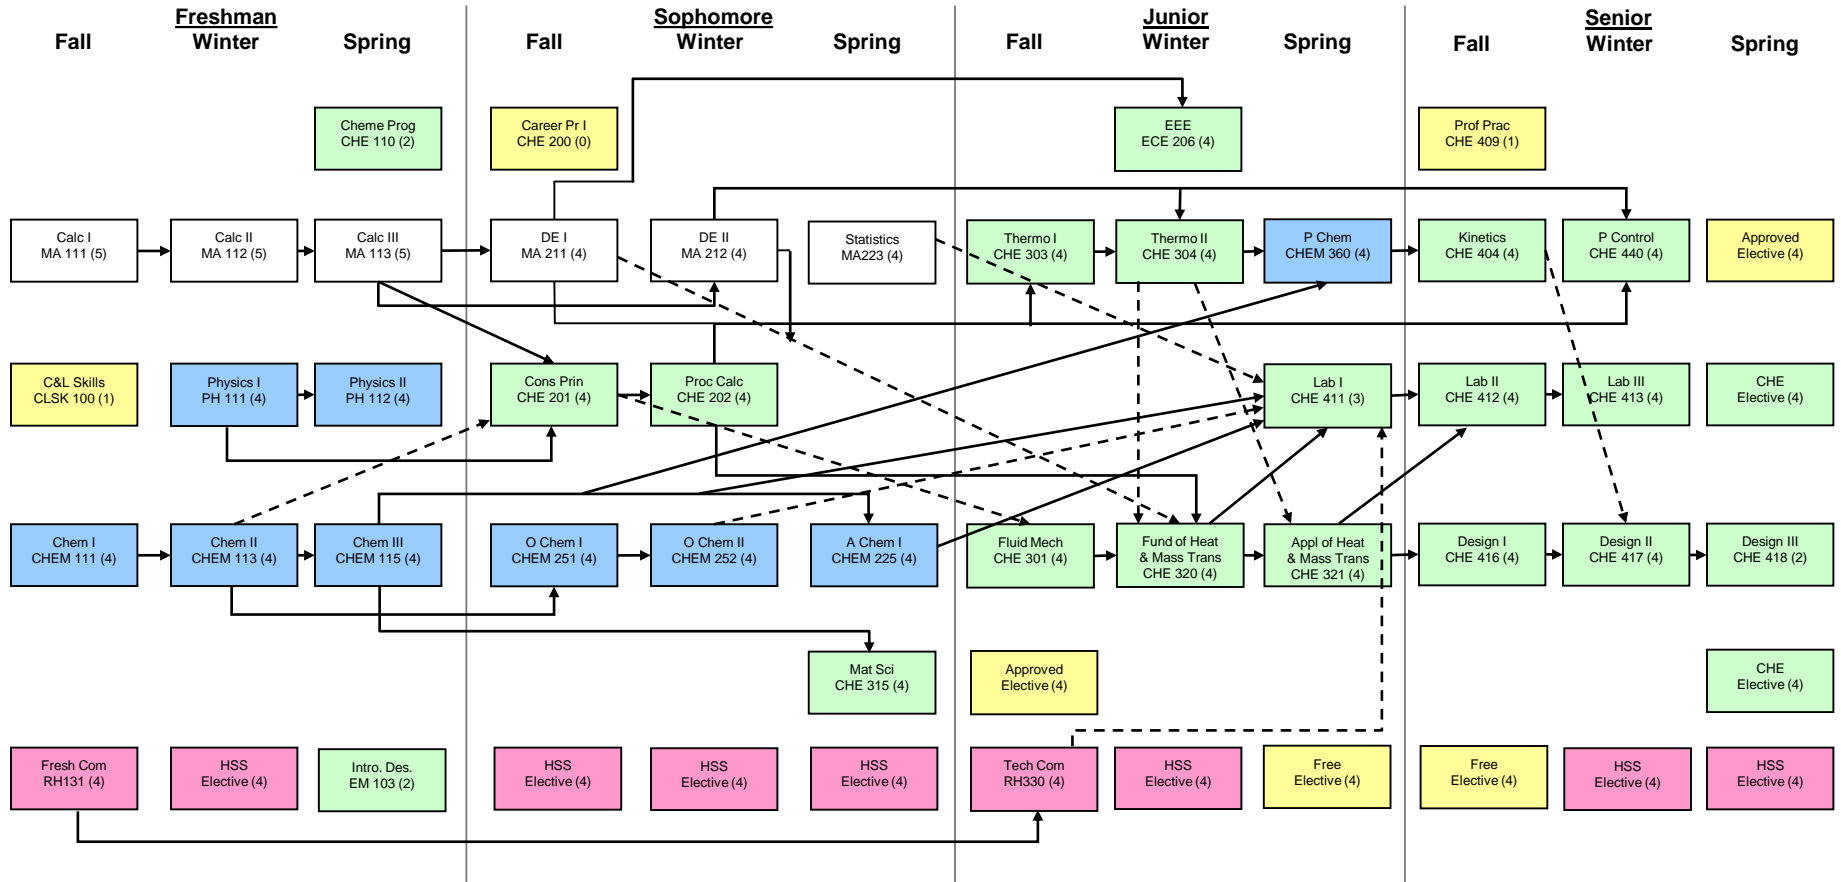

## Chemical Engineering Required Courses Flow Chart-- Plan A2 Effective Fall 2015-16

**LEGEND**

Math	General Ed
Science	Other
Engineering	

Arrows indicate prerequisite/corequisite requirements.  
There is no distinction between solid and dashed arrows,  
they are for ease of viewing only.